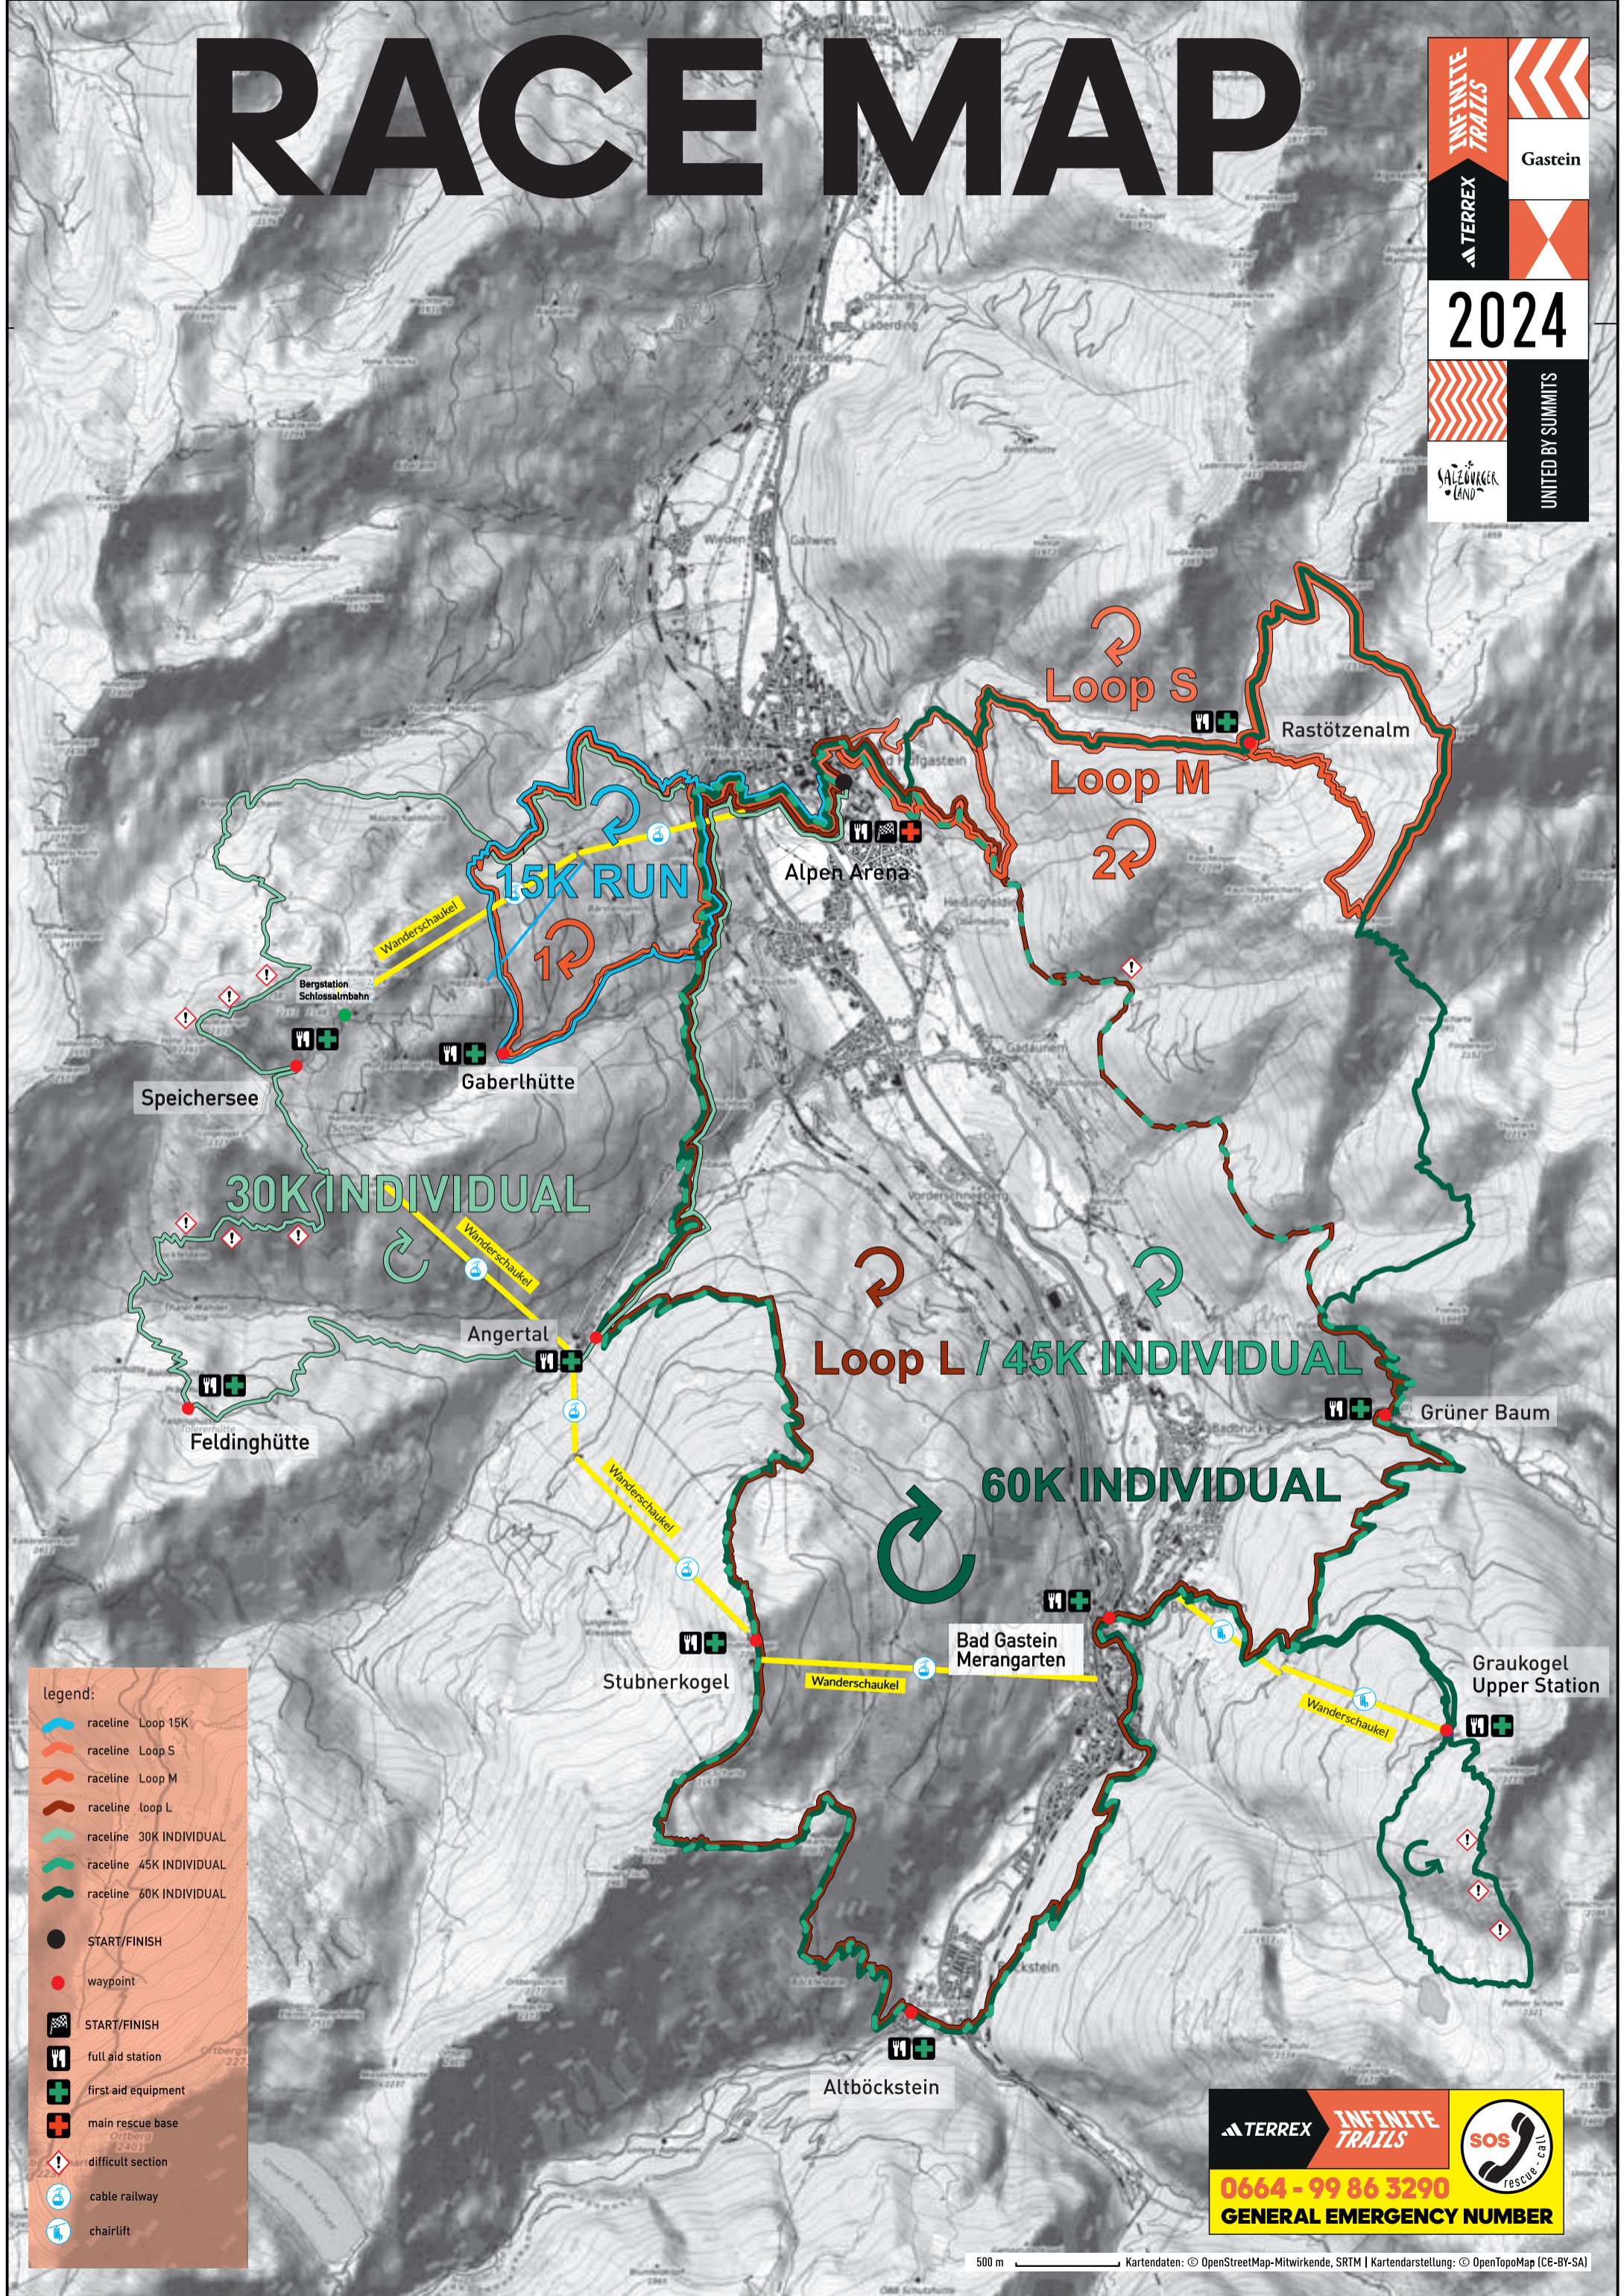

RACE MAP

INFINITE TRAILS
 Gastein
 TERREX
 2024
 UNITED BY SUMMITS
 SALZBURGER LAND

- legend:
- raceline Loop 15K
 - raceline Loop S
 - raceline Loop M
 - raceline loop L
 - raceline 30K INDIVIDUAL
 - raceline 45K INDIVIDUAL
 - raceline 60K INDIVIDUAL
 - START/FINISH
 - waypoint
 - full aid station
 - first aid equipment
 - main rescue base
 - difficult section
 - cable railway
 - chairlift

TERREX INFINITE TRAILS
 SOS rescue call
 0664 - 99 86 3290
 GENERAL EMERGENCY NUMBER