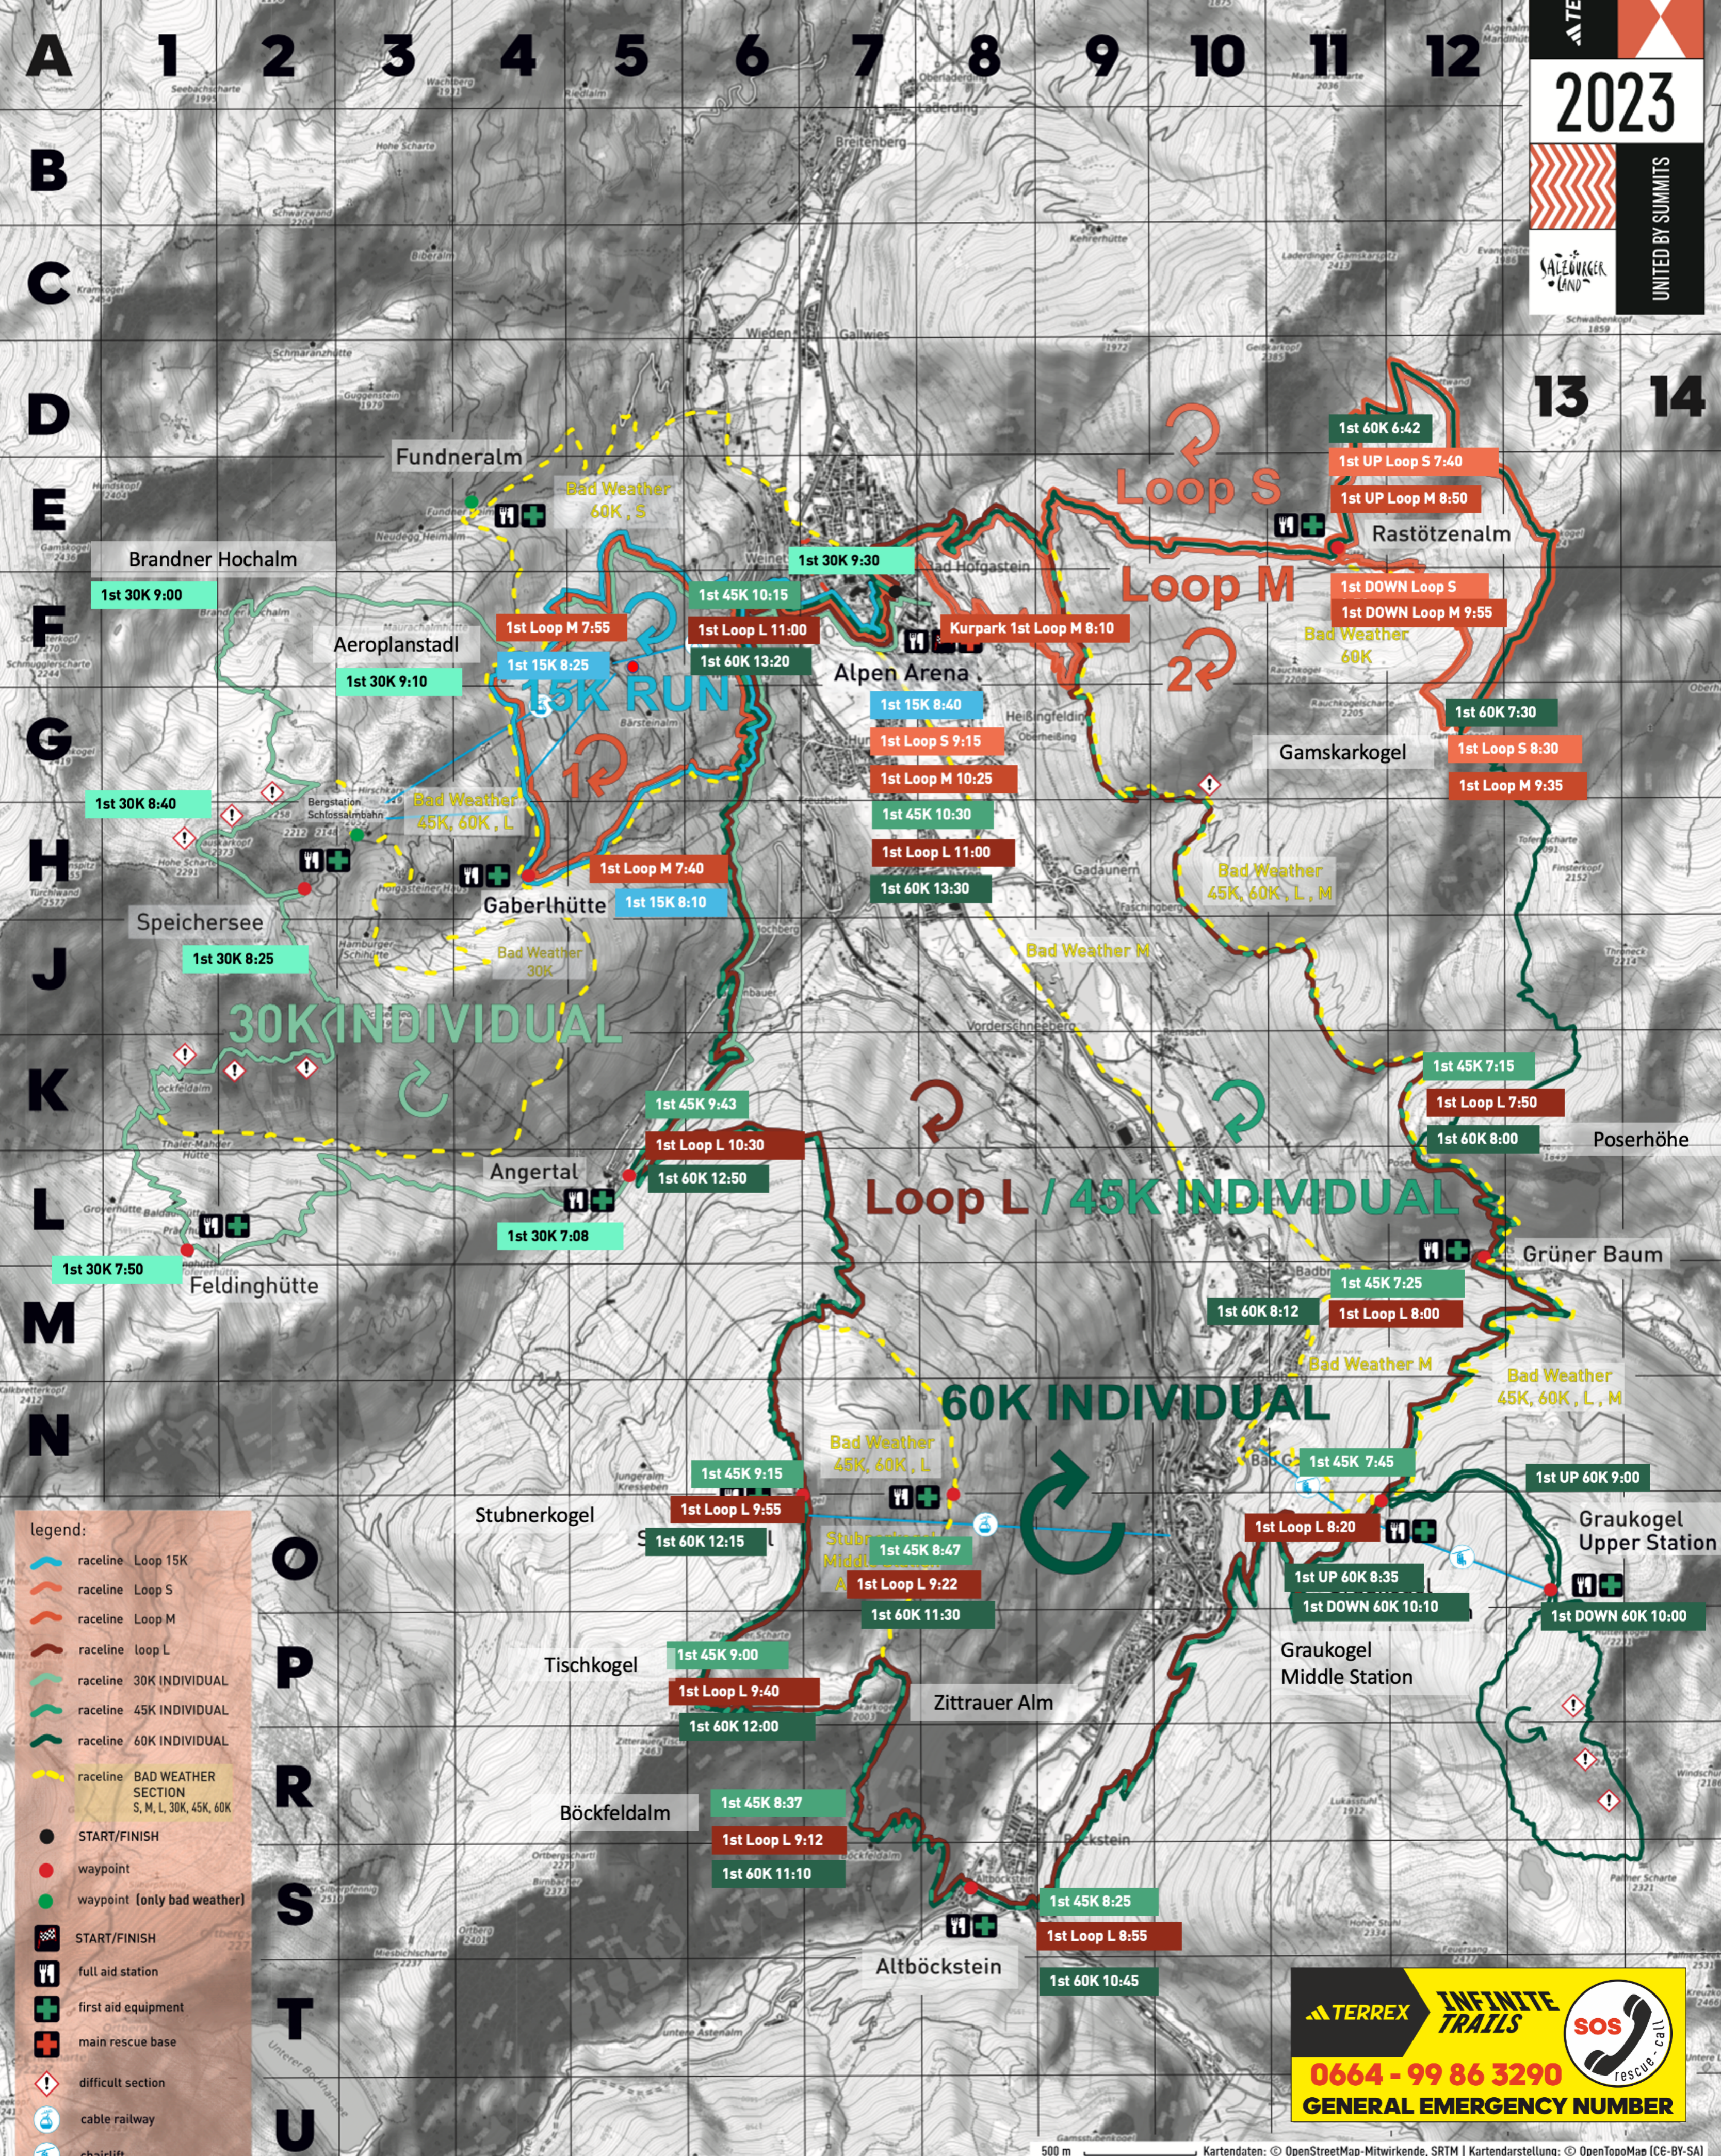

RACE MAP

0664 - 99 86 3290
GENERAL EMERGENCY NUMBER